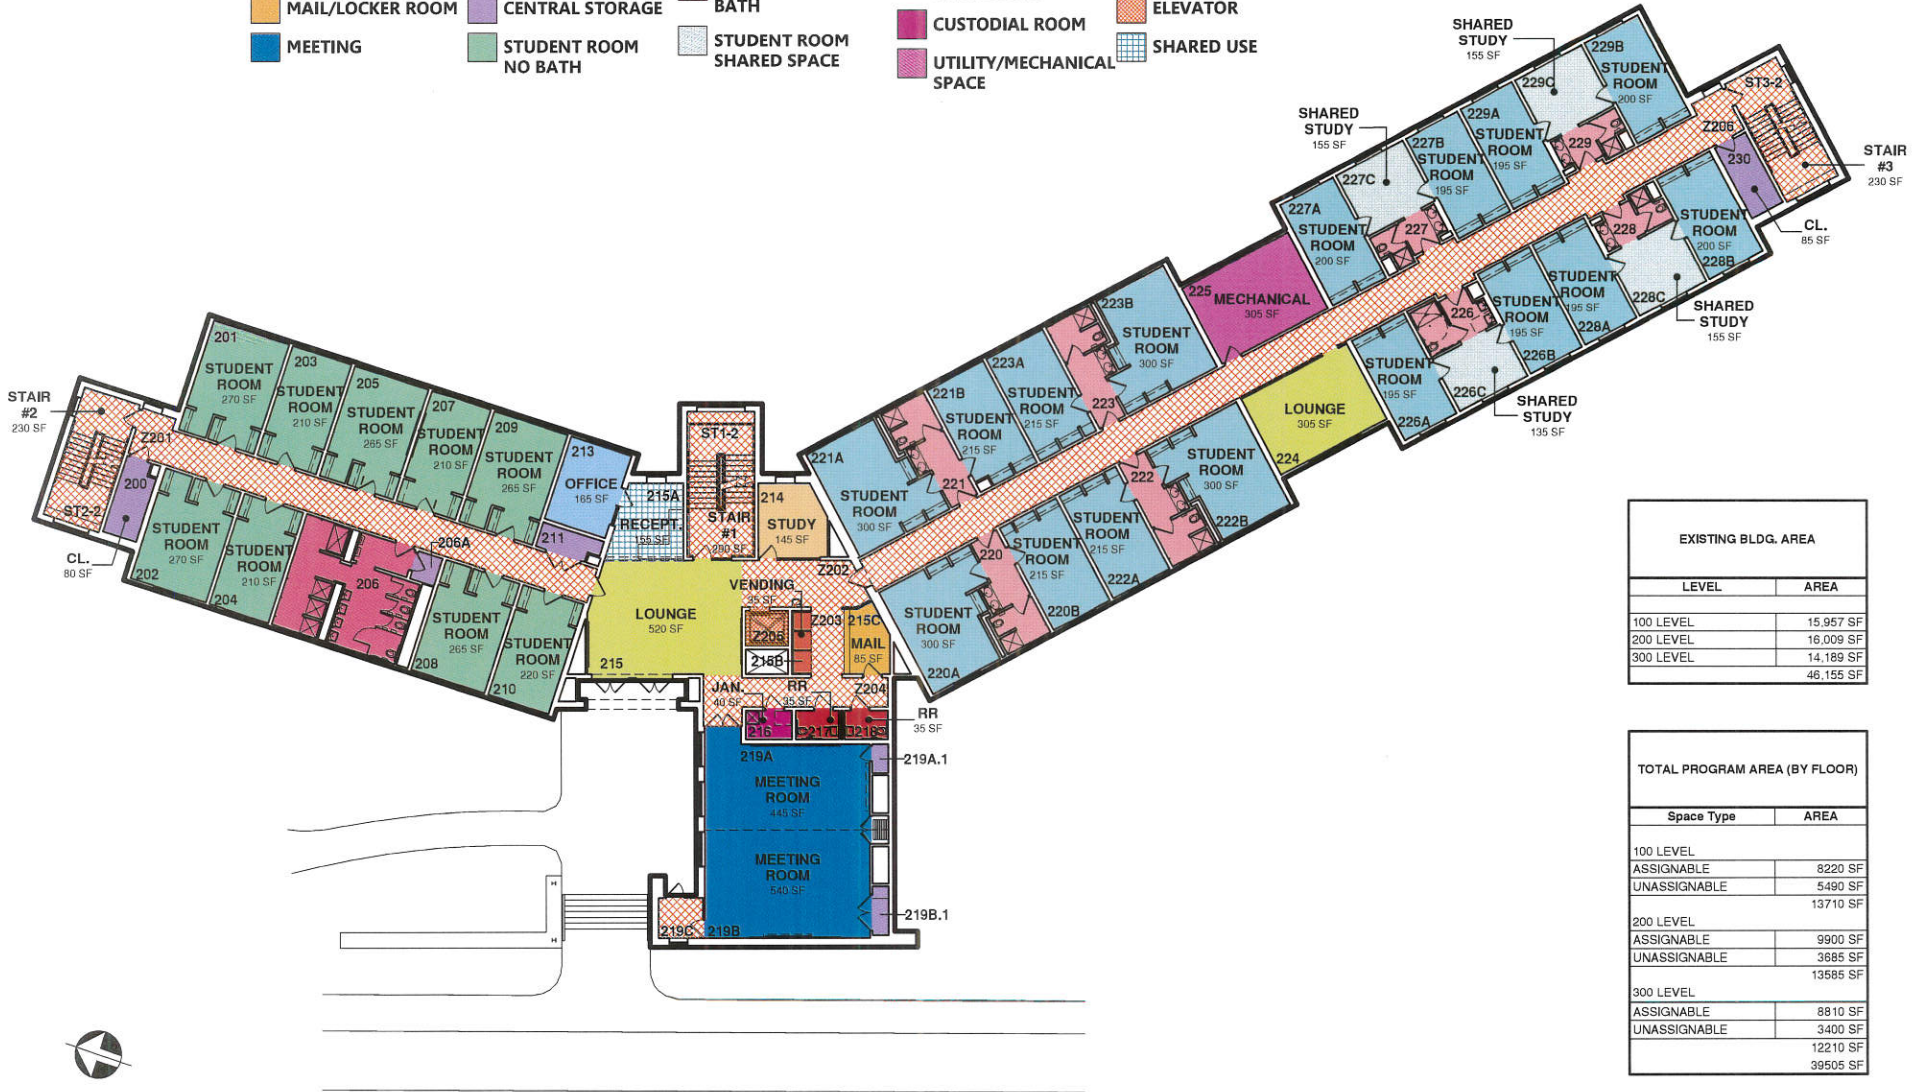

EAGLE HALL

100 LEVEL - USE BY ROOM TYPE

LEGEND

- STUDY ROOM
- STUDENT ROOM WITH BATH
- APARTMENT BEDROOM
- LAUNDRY FACILITY
- UTILITY/MECHANICAL SPACE
- LOUNGE
- STUDENT ROOM BATH
- APARTMENT TLT/BATH
- CUSTODIAL ROOM
- PUBLIC CORRIDOR
- CENTRAL STORAGE
- STUDENT ROOM SHARED SPACE
- APARTMENT STORAGE/MECH
- RECYCLE ROOM
- STAIRWAY
- STUDENT ROOM NO BATH
- APARTMENT COMMON ROOM
- CENTRAL UTILITY ROOM
- PUBLIC RESTROOM W/ SHOWERS
- ELEVATOR

EXISTING BLDG. AREA	
LEVEL	AREA
100 LEVEL	15,957 SF
200 LEVEL	16,009 SF
300 LEVEL	14,189 SF
	46,155 SF

TOTAL PROGRAM AREA (BY FLOOR)	
Space Type	AREA
100 LEVEL	
ASSIGNABLE	8220 SF
UNASSIGNABLE	5490 SF
	13710 SF
200 LEVEL	
ASSIGNABLE	9900 SF
UNASSIGNABLE	3685 SF
	13585 SF
300 LEVEL	
ASSIGNABLE	8810 SF
UNASSIGNABLE	3400 SF
	12210 SF
	39505 SF

NORTH

Scale: 1/32" = 1'-0"

Date: SEPTEMBER 17, 2013

EASTERN UNIVERSITY ST. DAVIDS, PA

EAGLE HALL

200 LEVEL - USE BY ROOM TYPE

LEGEND

- STUDY ROOM
- LOUNGE
- STUDENT ROOM WITH BATH
- PUBLIC RESTROOM
- PUBLIC CORRIDOR
- OFFICE PRIVATE
- VENDING
- STUDENT ROOM BATH
- PUBLIC RESTROOM W/ SHOWERS
- STAIRWAY
- MAIL/LOCKER ROOM
- CENTRAL STORAGE
- STUDENT ROOM NO BATH
- CUSTODIAL ROOM
- UTILITY/MECHANICAL SPACE
- MEETING
- STUDENT ROOM SHARED SPACE
- ELEVATOR
- SHARED USE

EXISTING BLDG. AREA	
LEVEL	AREA
100 LEVEL	15,957 SF
200 LEVEL	16,009 SF
300 LEVEL	14,189 SF
TOTAL	46,155 SF

TOTAL PROGRAM AREA (BY FLOOR)	
Space Type	AREA
100 LEVEL	
ASSIGNABLE	8220 SF
UNASSIGNABLE	5490 SF
TOTAL	13710 SF
200 LEVEL	
ASSIGNABLE	9900 SF
UNASSIGNABLE	3685 SF
TOTAL	13585 SF
300 LEVEL	
ASSIGNABLE	8810 SF
UNASSIGNABLE	3400 SF
TOTAL	12210 SF
GRAND TOTAL	39505 SF