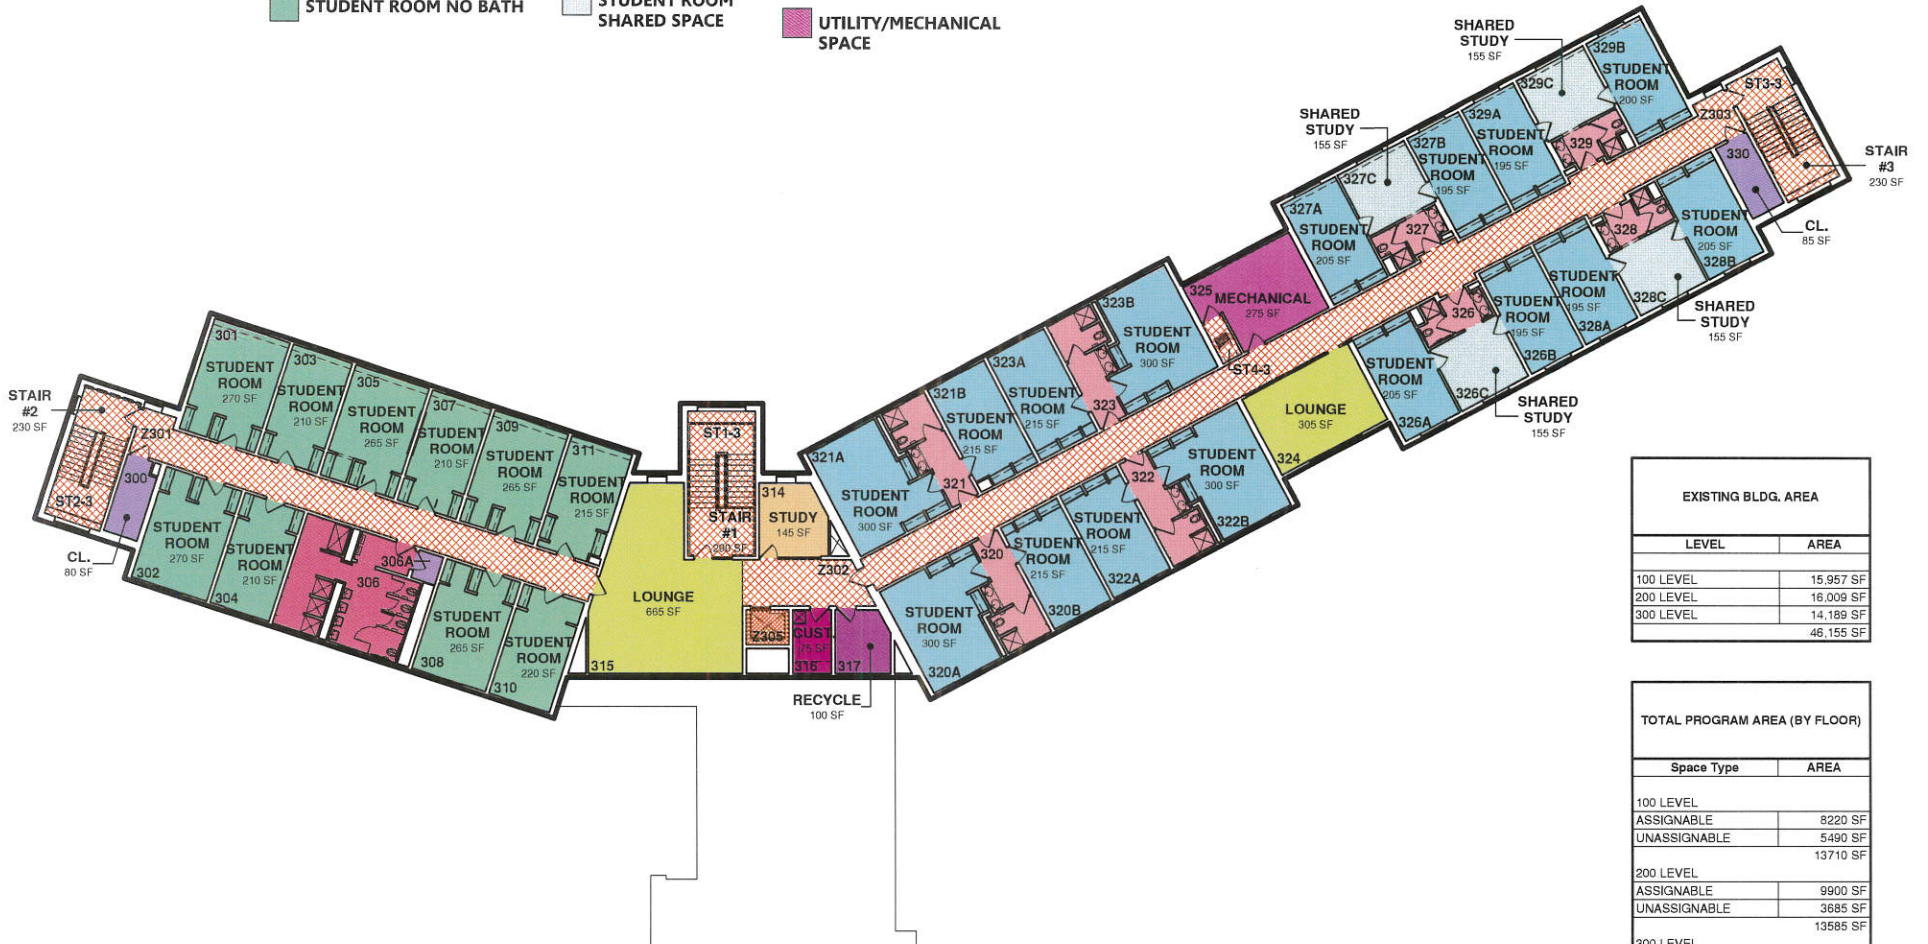

EXISTING BLDG. AREA	
LEVEL	AREA
100 LEVEL	15,957 SF
200 LEVEL	16,009 SF
300 LEVEL	14,189 SF
	46,155 SF

TOTAL PROGRAM AREA (BY FLOOR)	
Space Type	AREA
100 LEVEL	
ASSIGNABLE	8220 SF
UNASSIGNABLE	5490 SF
	13710 SF
200 LEVEL	
ASSIGNABLE	9900 SF
UNASSIGNABLE	3685 SF
	13585 SF
300 LEVEL	
ASSIGNABLE	8810 SF
UNASSIGNABLE	3400 SF
	12210 SF
	39505 SF

EXISTING BLDG. AREA	
LEVEL	AREA
100 LEVEL	15,957 SF
200 LEVEL	16,009 SF
300 LEVEL	14,189 SF
TOTAL	46,155 SF

TOTAL PROGRAM AREA (BY FLOOR)	
Space Type	AREA
100 LEVEL	
ASSIGNABLE	8220 SF
UNASSIGNABLE	5490 SF
TOTAL	13710 SF
200 LEVEL	
ASSIGNABLE	9900 SF
UNASSIGNABLE	3685 SF
TOTAL	13585 SF
300 LEVEL	
ASSIGNABLE	8810 SF
UNASSIGNABLE	3400 SF
TOTAL	12210 SF
GRAND TOTAL	39505 SF

NORTH

Scale: 1/32" = 1'-0"

Date: AUGUST 16, 2013

EASTERN UNIVERSITY ST. DAVIDS, PA

EAGLE HALL

300 LEVEL - USE BY ROOM TYPE

LEGEND

- STUDY ROOM
- STUDENT ROOM WITH BATH
- PUBLIC RESTROOM W/ SHOWERS
- PUBLIC CORRIDOR
- LOUNGE
- STUDENT ROOM BATH
- CUSTODIAL ROOM
- STAIRWAY
- CENTRAL STORAGE
- STUDENT ROOM SHARED SPACE
- RECYCLE ROOM
- ELEVATOR
- STUDENT ROOM NO BATH
- UTILITY/MECHANICAL SPACE